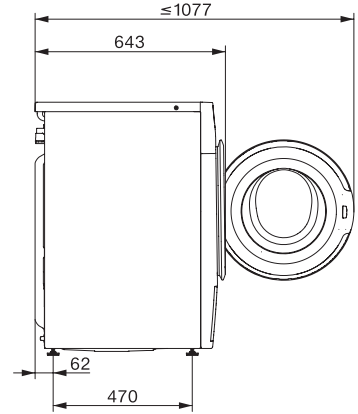

WWB360 WCS PWash&8kg

Lave-linge à chargement frontal W1 :

A -20 %* | 8 kg | 1400 tr/min | QuickPowerWash | Miele@home | CapDosing

W1 drawing, faccia 5 degree, measures in mm

W1 drawing, faccia 5 degree, measures in mm

W1 drawing, faccia 5 degree, measures in mm

W1 drawing, faccia 5 degree, measures in mm