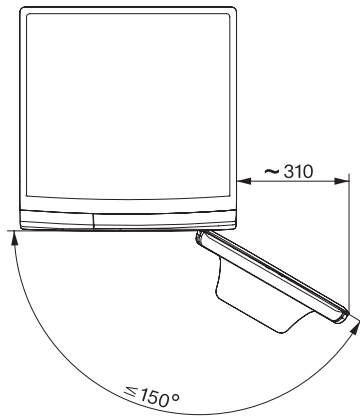

WWB360 WCS PWash&8kg

Lave-linge à chargement frontal W1 :

A -20 %* | 8 kg | 1400 tr/min | QuickPowerWash | Miele@home | CapDosing

W1 drawing, faccia 5 degree, measures in mm

W1 drawing, faccia 5 degree, measures in mm

W1 drawing, faccia 5 degree, measures in mm

W1 drawing, faccia 5 degree, measures in mm